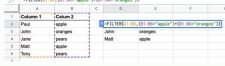

Select/Input Client - Customer, Employee, Vendor or Others

Name*: Select

ID/SSN:

Routing Number*: 🔍

Bank Name:

Account Number*:

Account Type: Checking

Addenda:

Save Cancel

Export data to multiple excel sheets in python. Python convert multiple excel sheets to csv. Python create multiple sheets in excel.

We will use the data of our CSV file. This is just to get the most recent data on the top of our Excel Sheet You have already installed you can install it by performing this in a cell: `!pip install xlswriter`, the code that generated the excel.writer sheet = pd.excelwriter ("technical.xlsx", engine = 'xlswriter', date format = 'aaaa -mm-gg', datetime format = 'aaaa-mm-gg') workbook = writer.book # created a for a green cell green_cell = folder.add.format ('!bg_color:' # c6efce', font_color:' # 006100') # creation of a format for a red cell red_cell.rossa = workbook.add.format ('!bg_color:' # ffc7ce', font_color:' # 9c0006') # *** But # ** fool_name = 'ma10' data [[['close', 'ma10']]. To excel (writer, name_foglio = leafy name) worksheet = writer.sheets [fool_name] # tax width column of the sheet of la voro data.set_column (0, 0, 15) # for col in the interval (1, 3): # creation of a conditional formula formula formula formula.formato_conditional (1, col, len (data), col, {'type': "formula", "criteria": "= b2> = c2", 'format': green_cell}) # create a conditional formula formula formula formula.formato_conditional (1, col, len (data), col, {'Type': "Formula", "Criteria": "= B2